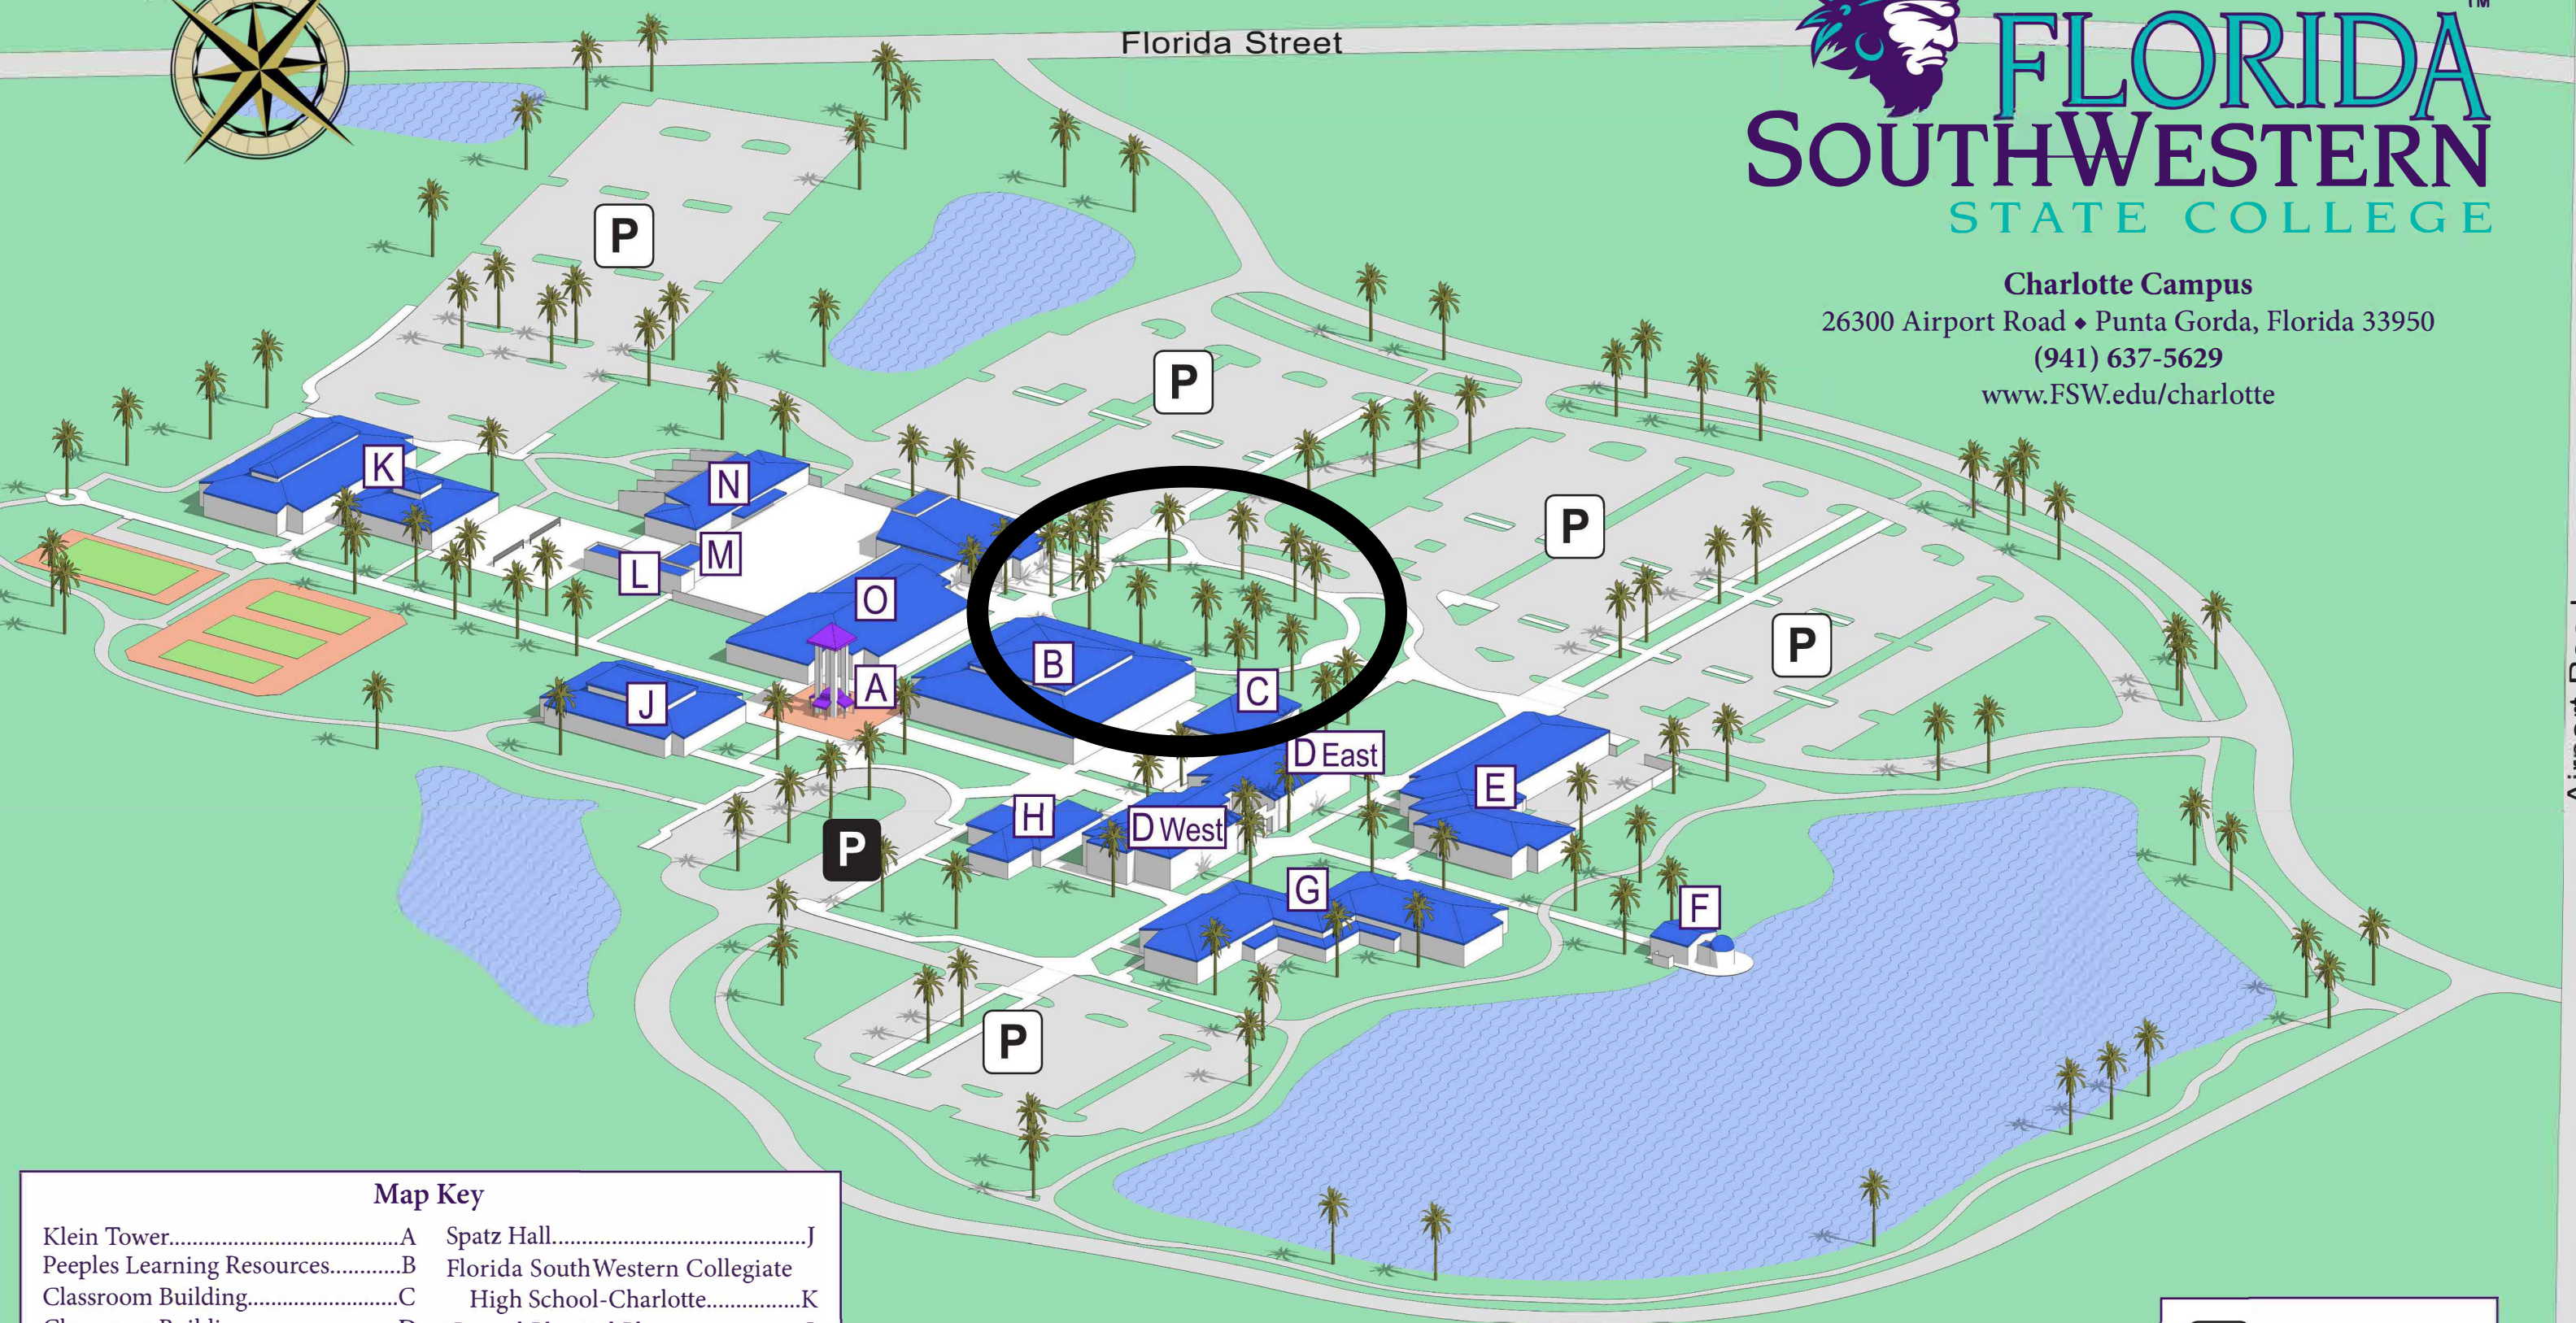

# FLORIDA SOUTHWESTERN STATE COLLEGE

**Charlotte Campus**  
 26300 Airport Road • Punta Gorda, Florida 33950  
 (941) 637-5629  
[www.FSW.edu/charlotte](http://www.FSW.edu/charlotte)

Florida Street

Airport Road

**Map Key**

Klein Tower.....A	Spatz Hall.....J
Peebles Learning Resources.....B	Florida SouthWestern Collegiate High School-Charlotte.....K
Classroom Building.....C	Central Physical Plant.....L
Classroom Building.....D	Maintenance Building.....M
Jones Hall.....E	Physical Plant Building.....N
Moore Observatory.....F	Student Activities Building.....O
Yarger Science Hall.....G	
Faculty Building.....H	

<b>P</b>	Open Parking
<b>P</b>	Other Parking